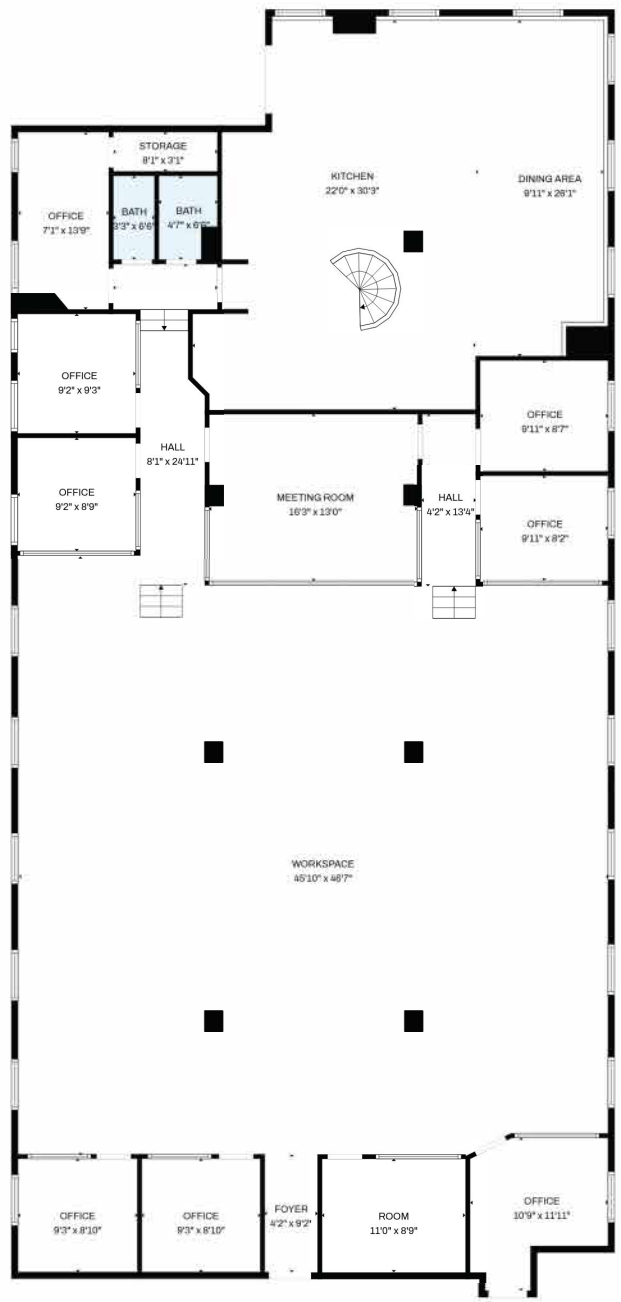

TOTAL: 4265 sq. ft

1st floor: 4265 sq. ft

EXCLUDED AREAS: STORAGE: 25 sq. ft, WALLS: 146 sq. ft

TOTAL: 4265 sq. ft
1st floor: 4265 sq. ft
EXCLUDED AREAS: STORAGE: 25 sq. ft, WALLS: 146 sq. ft